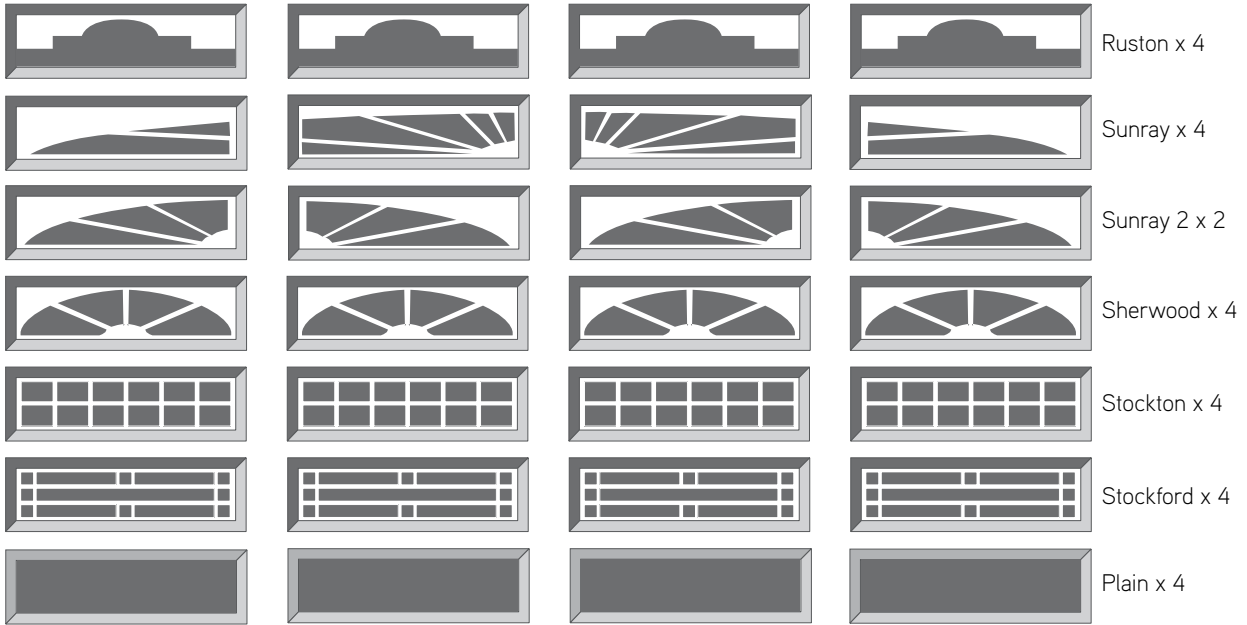

# WINDOW OPTIONS

Windows can be fitted to Stanford, Heritage or Ranch designs in standard Colorbond® colours, excluding Classic Cedar® and Caoba®.

## RANCH PROFILE

## STANFORD PROFILE