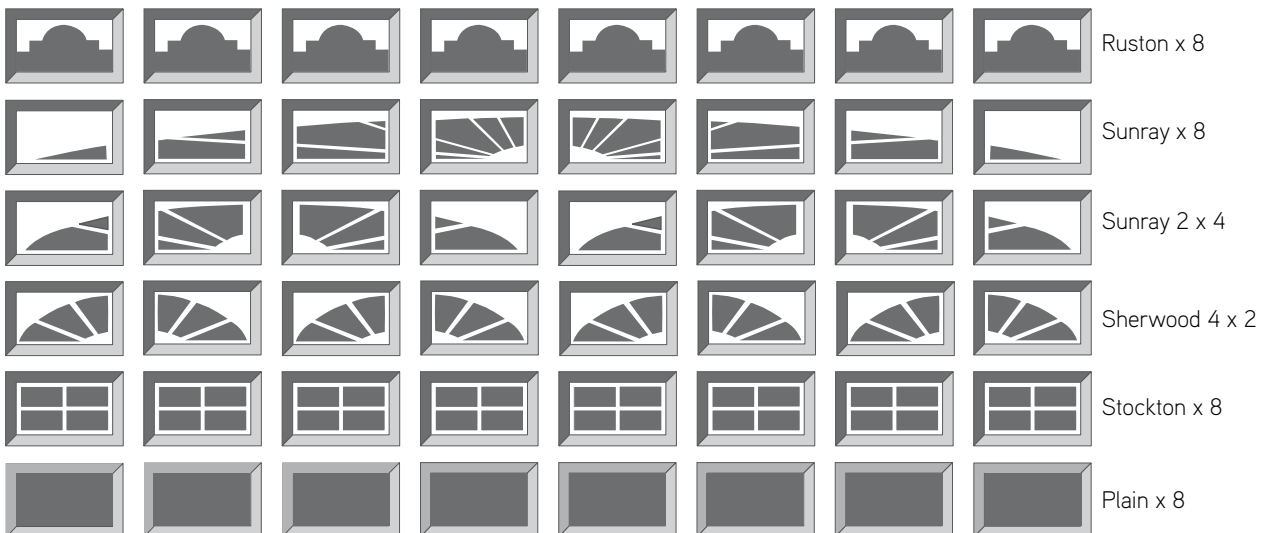

# WINDOW OPTIONS

Windows can be fitted to Stanford, Heritage or Ranch designs in standard Colorbond® colours, excluding Classic Cedar® and Caoba®.

## RANCH PROFILE

## STANFORD PROFILE

# WINDOW OPTIONS

Sunrise x 6 - Stanford

Sunrise x 3 - Stanford

Ruston x 8 - Heritage

Sunray 2 x 4 - Heritage

Sherwood 4 x 2 - Heritage

Stockton x 8 - Heritage

Sunray 2 x 2 - Ranch