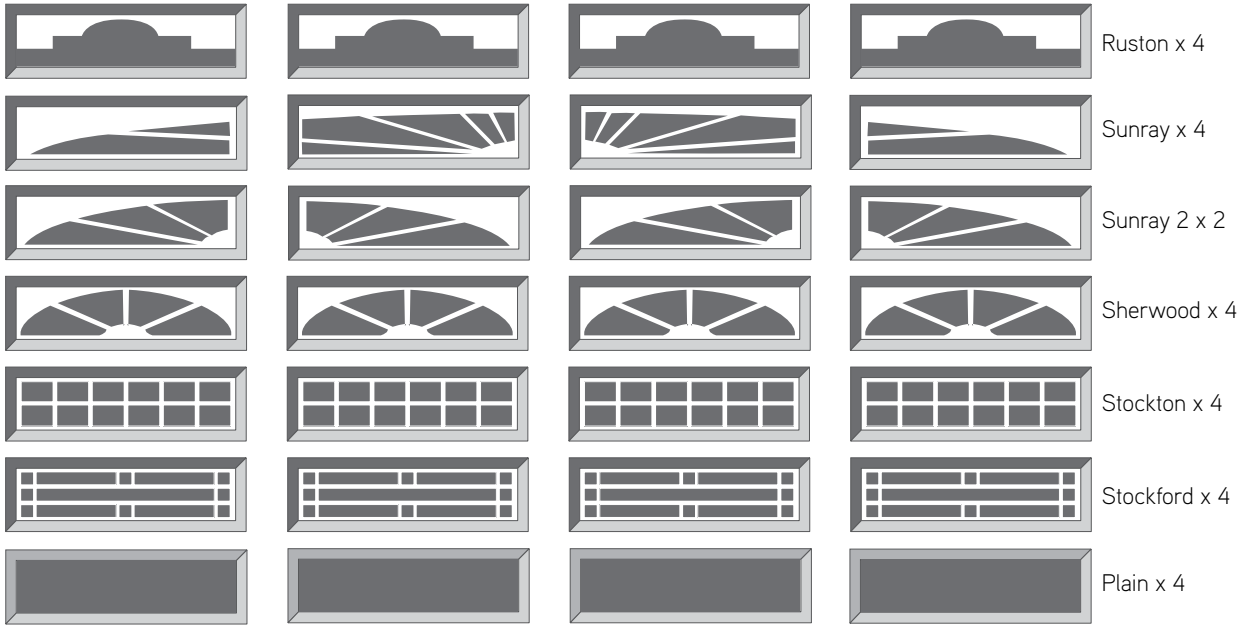

WINDOW OPTIONS

Windows can be fitted to Stanford, Heritage or Ranch designs in standard Colorbond® colours, excluding Classic Cedar® and Caoba®.

RANCH PROFILE

STANFORD PROFILE

HERITAGE PROFILE

WINDOW OPTIONS

Sunrise x 6 - Stanford

Sunrise x 3 - Stanford

Ruston x 8 - Heritage

Sunray 2 x 4 - Heritage

Sherwood 4 x 2 - Heritage

Stockton x 8 - Heritage

Sunray 2 x 2 - Ranch

Stockton x 4 - Ranch